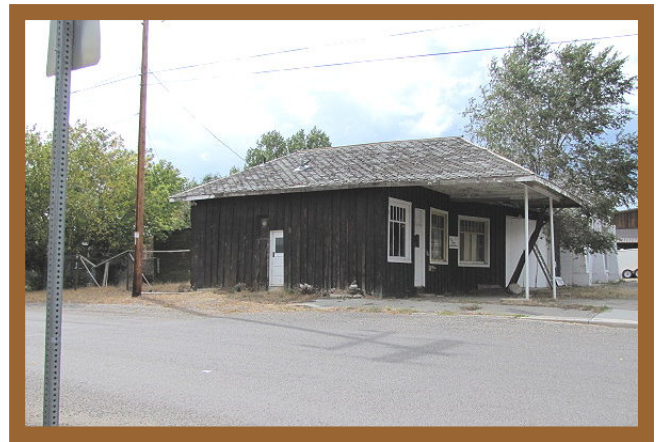

\$15,000 - AS IS!!

631 East Main, Challis, Idaho

A fixer-upper, handy man's special in a great location – right across from the post office and next to the HUB (the two most visited places in town!) Garage bay, large back room, storage shed in the rear.

This property is being sold "AS IS"