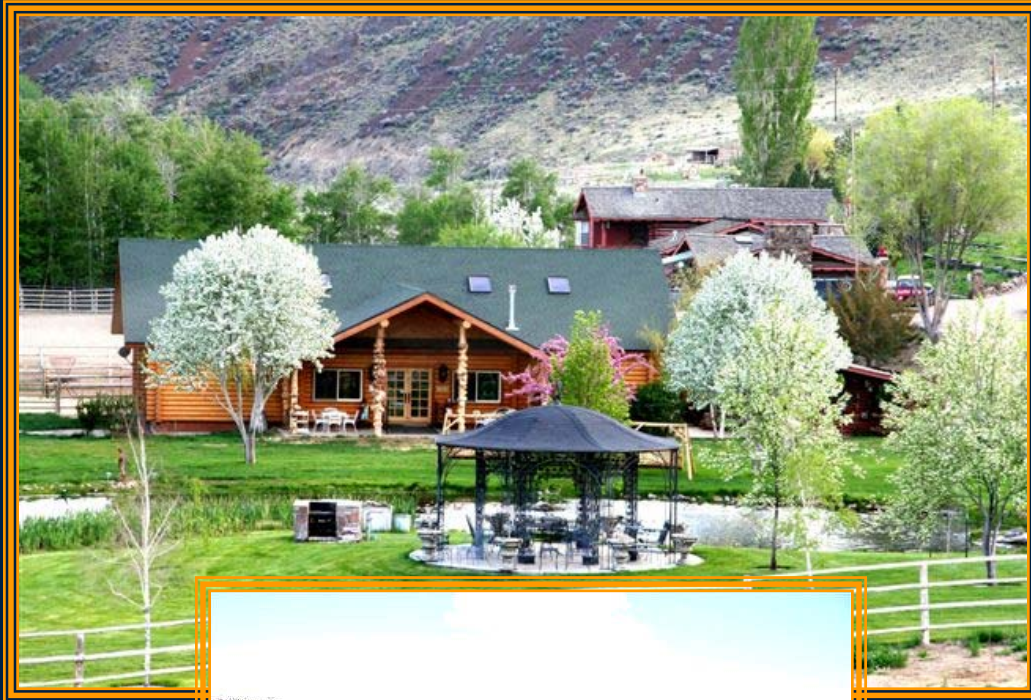

LODGE

INCREDIBLY HANDSOME

CURRENTLY A MUSEUM
1980 SQUARE FEET
COMPLETED IN 2005

[RIVERFRONT PARADISE](#)

[LOG HOME](#)

[GUEST COTTAGE](#)

[OUTBUILDINGS](#)